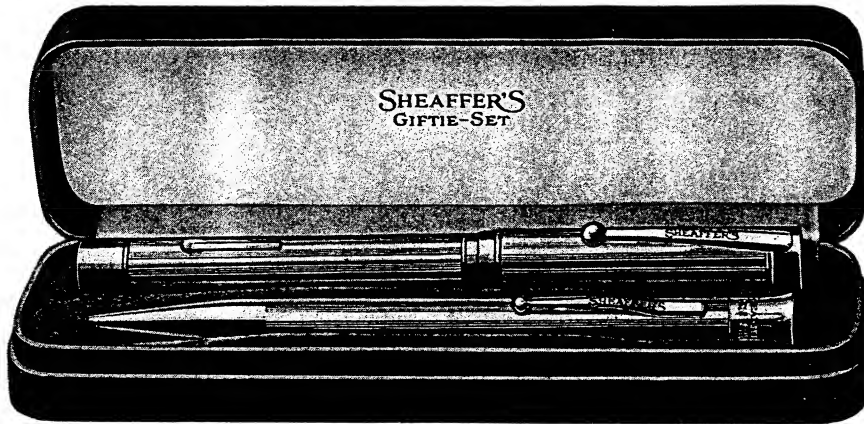

Sheaffer's Giftie Sets

Regular length—pen five inches, pencil five inches

Set No.	Pcl. No.	Pcl. Price	Pen No.	Pen Price	Set Price
B3	BB	$ 3.50	26RC	$ 8.00	$10.00
C3	CB	4.00	36RC	9.50	11.50
D3	DB	18.00	366RC	35.00	50.00